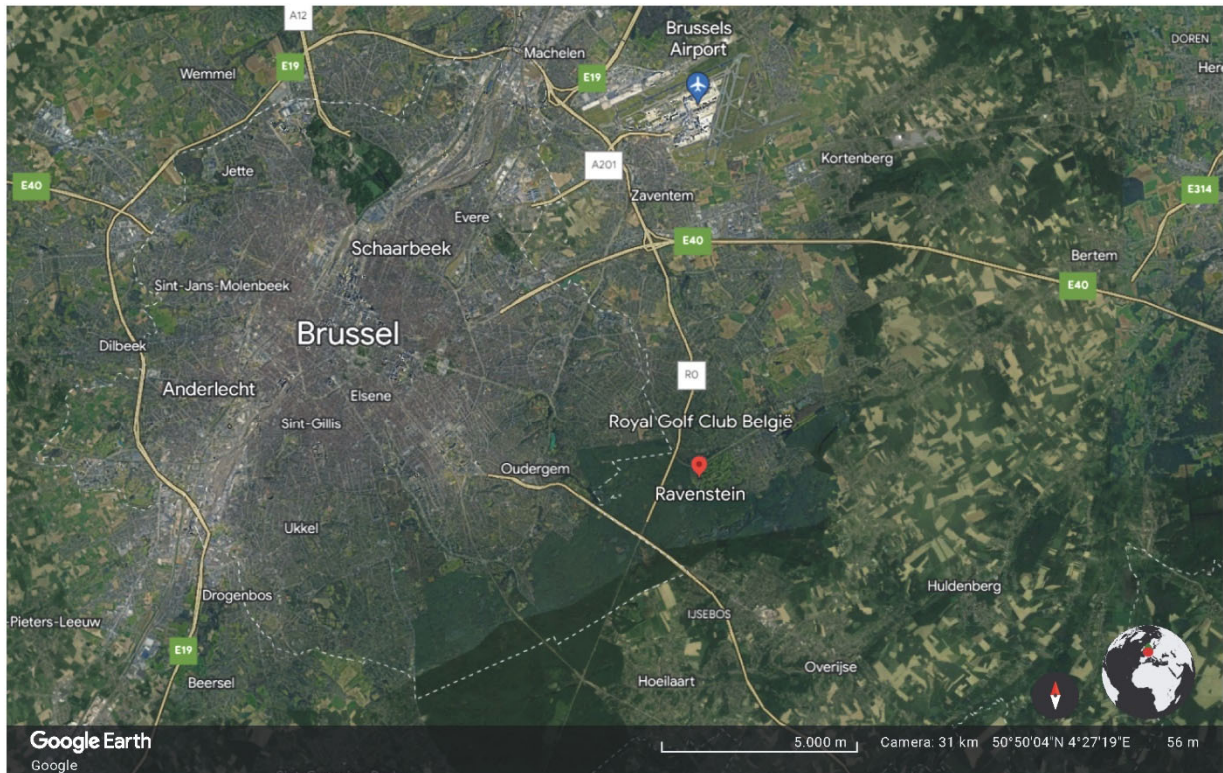

www.pga.be * www.rgcb.be * www.visit.brussels/en/visitors

ROYAL GOLF CLUB BELGIUM, Château Ravenstein, 3080 Tervuren

Other courses nearby Brussels Airport:

Brabantse Golf, 7km, www.brabantsegolf.be

The National, 9 km, www.thenationalgolf.be